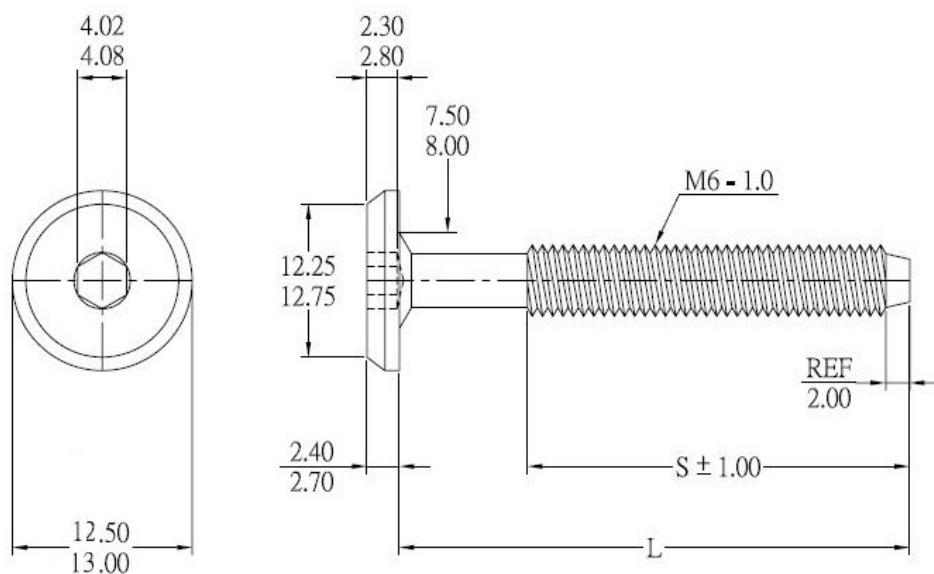

# PRODUCT SHEET

**Description:**

Thirteen Screw, M6x14mm, Black Oxide, Conical

**Item number:**

12.01.723-0

Units	Box	Carton	HS Code	Barcode
Pcs.		4000	7318155898	
				5704866020640

L	M6x25mm (23+2)
L	M6x30mm (28+2)
L	M6x40mm (38+2)